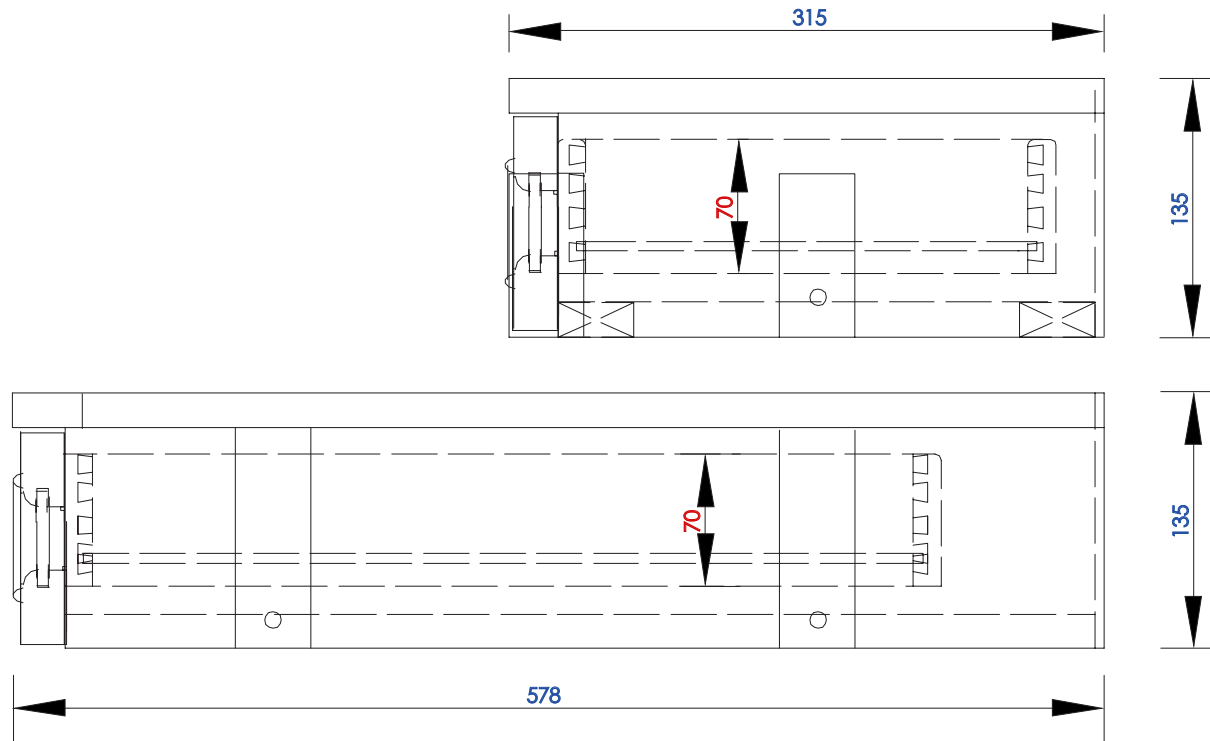

22"

Item Number:

- 825-DU22-BNM
- 825-DU22-BW
- 825-DU22-SL

JAMES MARTIN

VANITIES™

De Soto 22" Optional Makeup Counter

Diagrams with Dimensions
page 01 of 03

NOTE ONE: Countertops are not shown in these diagrams. (Makeup Counter Only)

Please consult our website for Countertop Diagrams: www.jamesmartinvanities.com

559 mm

Item Number:

- 825-V22-BNM
- 825-V22-BW
- 825-V22-SL

JAMES MARTIN

VANITIES™

De Soto 559mm Optional Makeup Counter

Diagrams with Dimensions
page 02 of 03

NOTE ONE: Countertops are not shown in these diagrams. (Makeup Counter Only)
Please consult our website for Countertop Diagrams: www.jamesmartinvanities.com

559 mm

Item Number:

- 825-V22-BNM
- 825-V22-BW
- 825-V22-SL

JAMES MARTIN

VANITIES™

De Soto 559mm Optional Makeup Counter

Diagrams with Dimensions
page 03 of 03

NOTE ONE: Countertops are not shown in these diagrams. (Makeup Counter Only)

NOTE TWO: This makeup counter does not have a Backsplash.