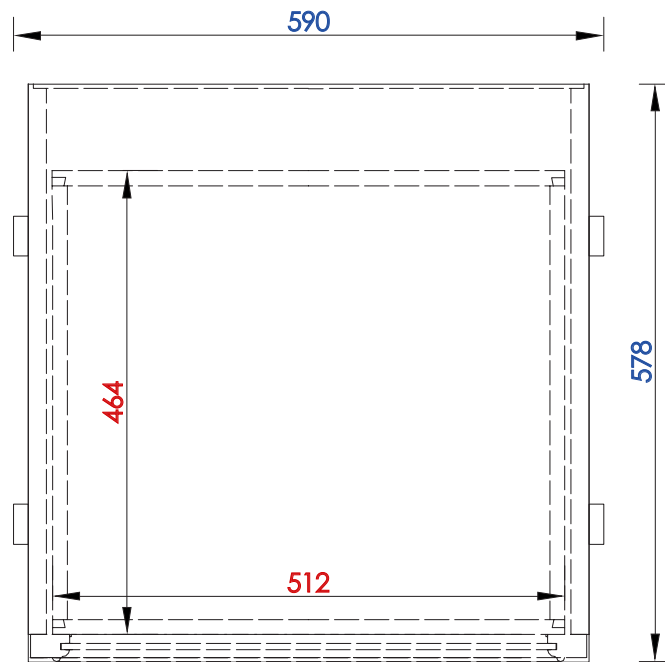

De Soto 559mm Optional Makeup Counter

Diagrams with Dimensions
page 01 of 03

NOTE ONE: Countertops are not shown in these diagrams. (Makeup Counter Only)

NOTE TWO: This makeup counter does not have a Backsplash.

Please consult our website for Countertop Diagrams: www.jamesmartinvanities.com

559 mm

Item Number:

- 825-V22-BNM
- 825-V22-BW
- 825-V22-SL

JAMES MARTIN

VANITIES™

De Soto 559mm Optional Makeup Counter

Diagrams with Dimensions
page 02 of 03

NOTE ONE: Countertops are not shown in these diagrams. (Makeup Counter Only)
Please consult our website for Countertop Diagrams: www.jamesmartinvanities.com

559 mm

Item Number:

- 825-V22-BNM
- 825-V22-BW
- 825-V22-SL

JAMES MARTIN

VANITIES™

De Soto 559mm Optional Makeup Counter

Diagrams with Dimensions
page 03 of 03

NOTE ONE: Countertops are not shown in these diagrams. (Makeup Counter Only)

NOTE TWO: This makeup counter does not have a Backsplash.