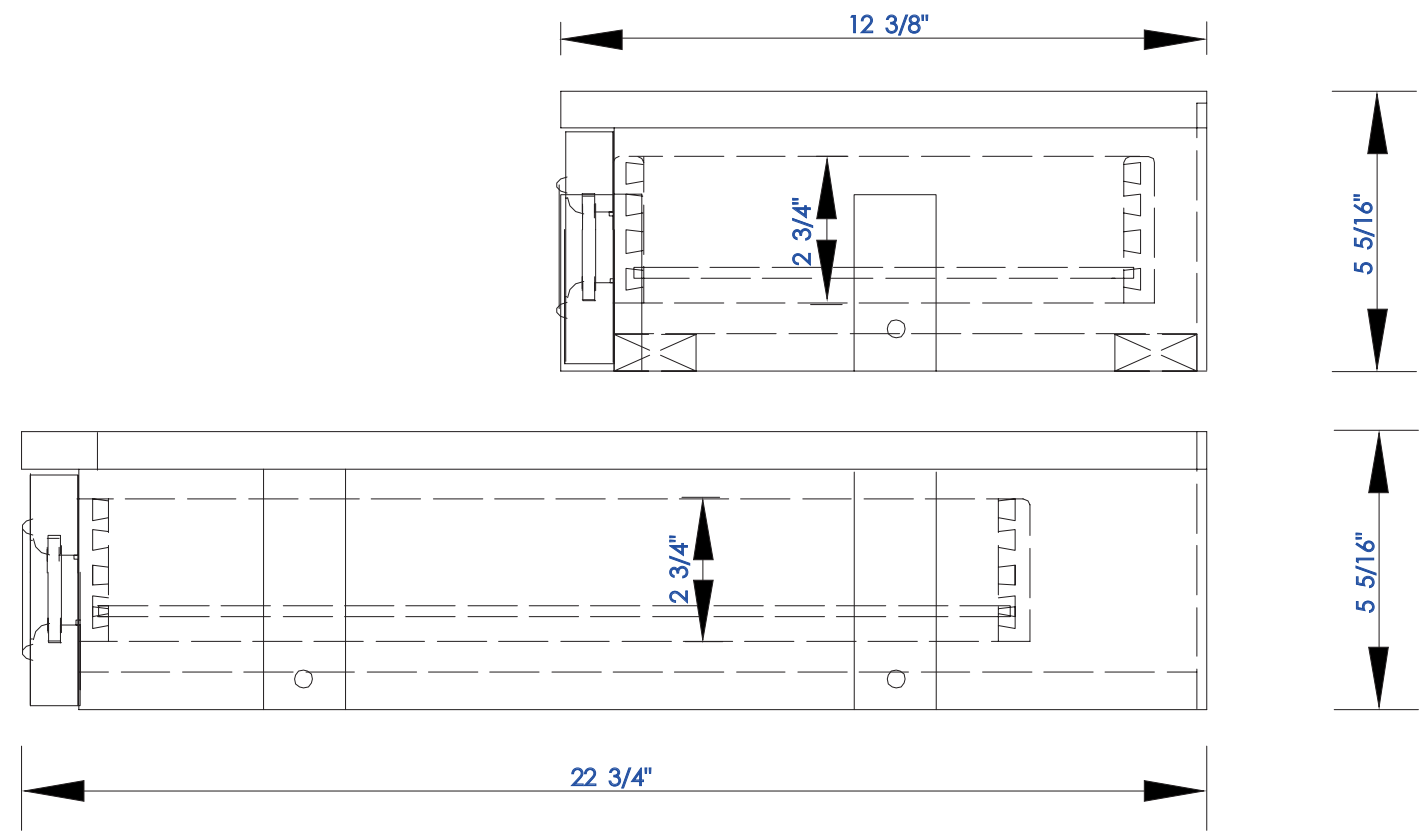

22"

Item Number:

- 825-DU22-BNM
- 825-DU22-BW
- 825-DU22-SL

JAMES MARTIN

VANITIES™

De Soto 22" Optional Makeup Counter

Diagrams with Dimensions
page 01 of 03

NOTE ONE: Countertops are not shown in these diagrams. (Makeup Counter Only)

VANITIES™

De Soto 22" Optional Makeup Counter

Diagrams with Dimensions
page 02 of 03

NOTE ONE: Countertops are not shown in these diagrams. (Makeup Counter Only)
Please consult our website for Countertop Diagrams: www.jamesmartinvanities.com

22"

Item Number:

- 825-DU22-BNM
- 825-DU22-BW
- 825-DU22-SL

JAMES MARTIN

VANITIES™

De Soto 22" Optional Makeup Counter

Diagrams with Dimensions
page 03 of 03

NOTE ONE: Countertops are not shown in these diagrams. (Makeup Counter Only)