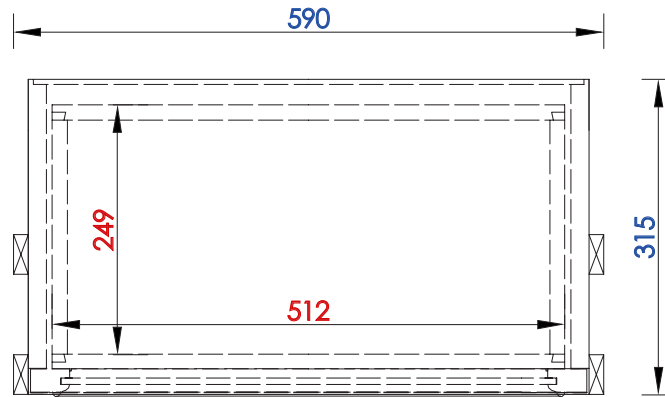

De Soto 559mm Optional Makeup Counter

Diagrams with Dimensions
page 01 of 03

NOTE ONE: Countertops are not shown in these diagrams. (Makeup Counter Only)

NOTE TWO: This makeup counter does not have a Backsplash.

Please consult our website for Countertop Diagrams: www.jamesmartinvanities.com

559 mm

Item Number:

- 825-V22-BNM
- 825-V22-BW
- 825-V22-SL

JAMES MARTIN

VANITIES™

De Soto 559mm Optional Makeup Counter

Diagrams with Dimensions
page 02 of 03

NOTE ONE: Countertops are not shown in these diagrams. (Makeup Counter Only)
Please consult our website for Countertop Diagrams: www.jamesmartinvanities.com

559 mm

Item Number:

- 825-V22-BNM
- 825-V22-BW
- 825-V22-SL

JAMES MARTIN

VANITIES™

De Soto 559mm Optional Makeup Counter

Diagrams with Dimensions
page 03 of 03

NOTE ONE: Countertops are not shown in these diagrams. (Makeup Counter Only)

NOTE TWO: This makeup counter does not have a Backsplash.