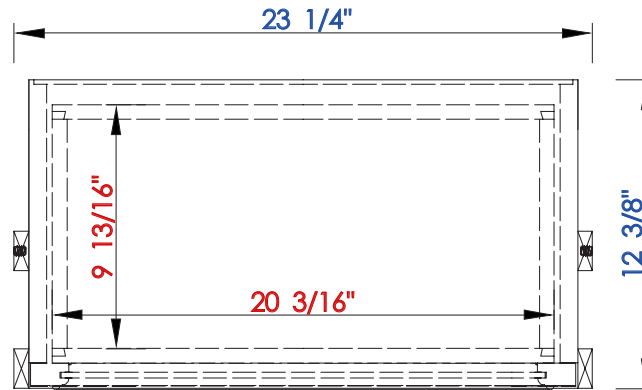

22"

Item Number:

- 825-DU22-BNM
- 825-DU22-BW
- 825-DU22-SL

JAMES MARTIN

VANITIES™

De Soto 22" Optional Makeup Counter

Diagrams with Dimensions
page 01 of 03

NOTE ONE: Countertops are not shown in these diagrams. (Makeup Counter Only)

NOTE TWO: This makeup counter does not have a Backsplash.

Please consult our website for Countertop Diagrams: www.jamesmartinvanities.com

22"

Item Number:

- 825-DU22-BNM
- 825-DU22-BW
- 825-DU22-SL

JAMES MARTIN

VANITIES™

De Soto 22" Optional Makeup Counter

Diagrams with Dimensions
page 02 of 03

NOTE ONE: Countertops are not shown in these diagrams. (Makeup Counter Only)
Please consult our website for Countertop Diagrams: www.jamesmartinvanities.com

22"

Item Number:

- 825-DU22-BNM
- 825-DU22-BW
- 825-DU22-SL

JAMES MARTIN

VANITIES™

De Soto 22" Optional Makeup Counter

Diagrams with Dimensions
page 03 of 03

NOTE ONE: Countertops are not shown in these diagrams. (Makeup Counter Only)