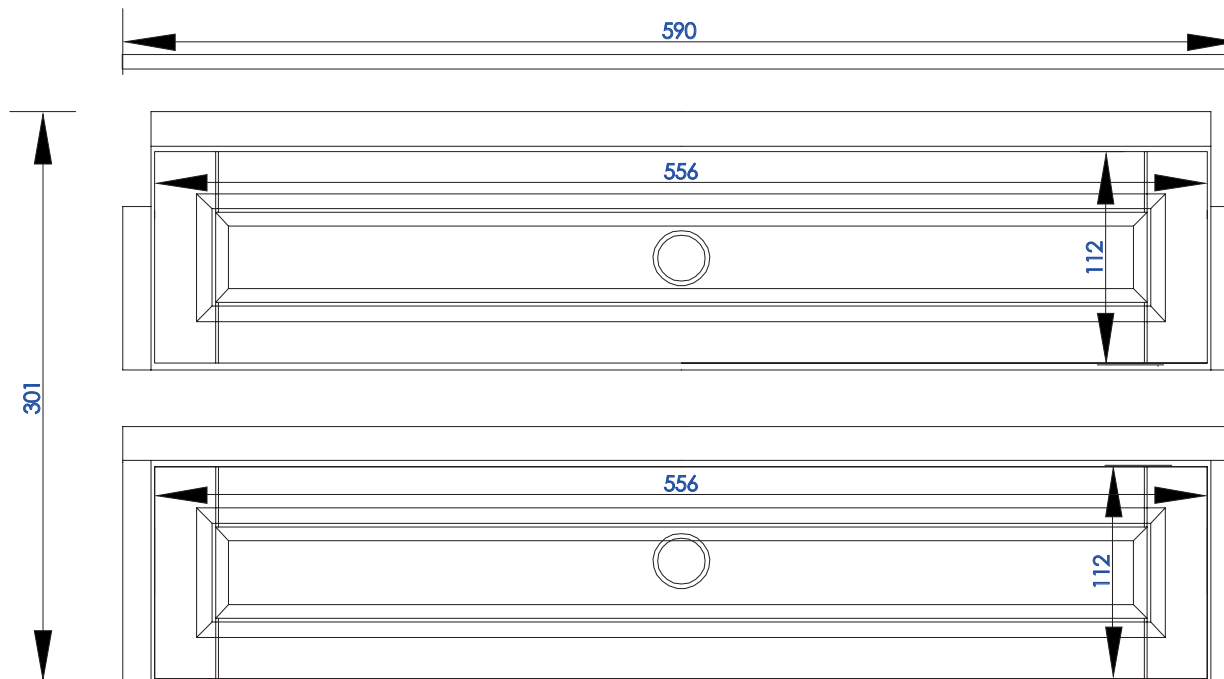

NOTE TWO: This makeup counter does not have a Backsplash.

Please consult our website for Countertop Diagrams: www.jamesmartinvanities.com

559 mm

Item Number:

825-V22-BNM
825-V22-BW
825-V22-SL

JAMES MARTIN

VANITIES™

De Soto 559mm Optional Makeup Counter

Diagrams with Dimensions
page 01 of 03

NOTE ONE: Countertops are not shown in these diagrams. (Makeup Counter Only)

NOTE TWO: This makeup counter does not have a Backsplash.

Please consult our website for Countertop Diagrams: www.jamesmartinvanities.com

559 mm

Item Number:

- 825-V22-BNM
- 825-V22-BW
- 825-V22-SL

JAMES MARTIN

VANITIES™

De Soto 559mm Optional Makeup Counter

Diagrams with Dimensions
page 02 of 03