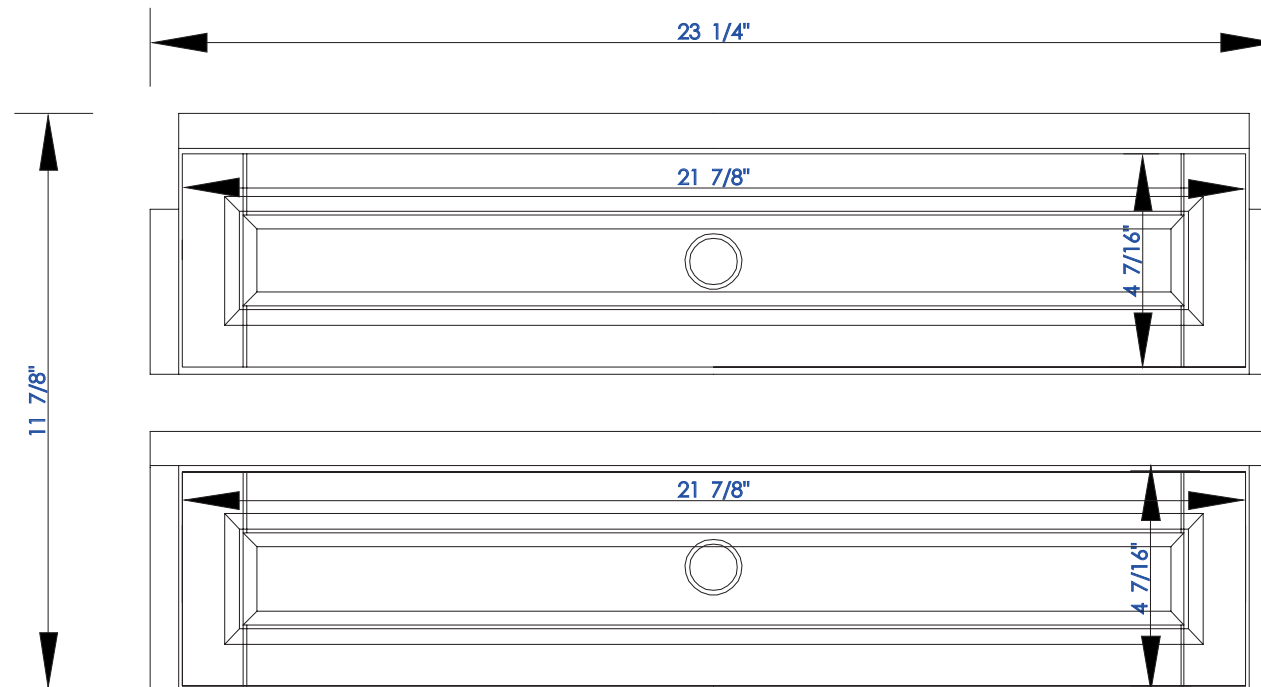

22"

Item Number:

- 825-DU22-BNM
- 825-DU22-BW
- 825-DU22-SL

JAMES MARTIN

VANITIES™

De Soto 22" Optional Makeup Counter

Diagrams with Dimensions
page 01 of 03

NOTE ONE: Countertops are not shown in these diagrams. (Makeup Counter Only)

NOTE TWO: This makeup counter does not have a Backsplash.

Please consult our website for Countertop Diagrams: www.jamesmartinvanities.com

22"

Item Number:

- 825-DU22-BNM
- 825-DU22-BW
- 825-DU22-SL

JAMES MARTIN

VANITIES™

De Soto 22" Optional Makeup Counter

Diagrams with Dimensions
page 02 of 03

NOTE ONE: Countertops are not shown in these diagrams. (Makeup Counter Only)
Please consult our website for Countertop Diagrams: www.jamesmartinvanities.com

22"

Item Number:

- 825-DU22-BNM
- 825-DU22-BW
- 825-DU22-SL

JAMES MARTIN

VANITIES™

De Soto 22" Optional Makeup Counter

Diagrams with Dimensions
page 03 of 03

NOTE ONE: Countertops are not shown in these diagrams. (Makeup Counter Only)