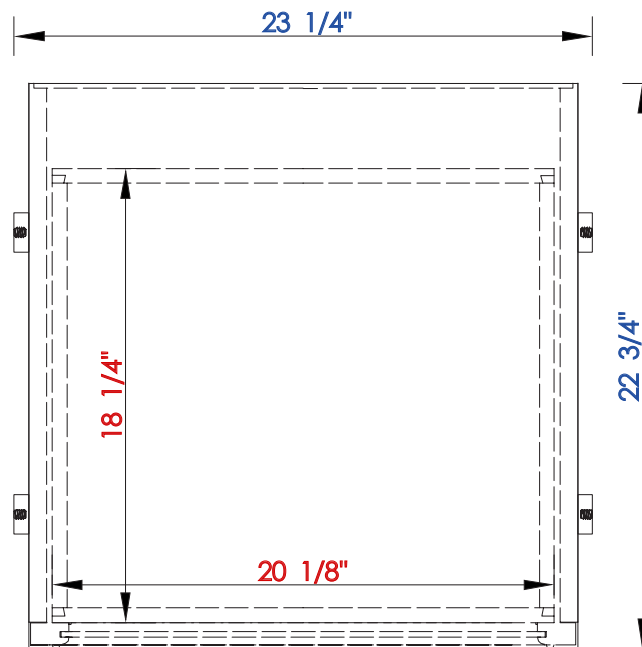

22"

Item Number:

- 825-DU22-BNM
- 825-DU22-BW
- 825-DU22-SL

JAMES MARTIN

VANITIES™

De Soto 22" Optional Makeup Counter

Diagrams with Dimensions
page 01 of 03

NOTE ONE: Countertops are not shown in these diagrams. (Makeup Counter Only)

NOTE TWO: This makeup counter does not have a Backsplash.

Please consult our website for Countertop Diagrams: www.jamesmartinvanities.com

22"

Item Number:

- 825-DU22-BNM
- 825-DU22-BW
- 825-DU22-SL

JAMES MARTIN

VANITIES™

De Soto 22" Optional Makeup Counter

Diagrams with Dimensions
page 02 of 03

NOTE ONE: Countertops are not shown in these diagrams. (Makeup Counter Only)
Please consult our website for Countertop Diagrams: www.jamesmartinvanities.com

22"

Item Number:

- 825-DU22-BNM
- 825-DU22-BW
- 825-DU22-SL

JAMES MARTIN

VANITIES™

De Soto 22" Optional Makeup Counter

Diagrams with Dimensions
page 03 of 03

NOTE ONE: Countertops are not shown in these diagrams. (Makeup Counter Only)